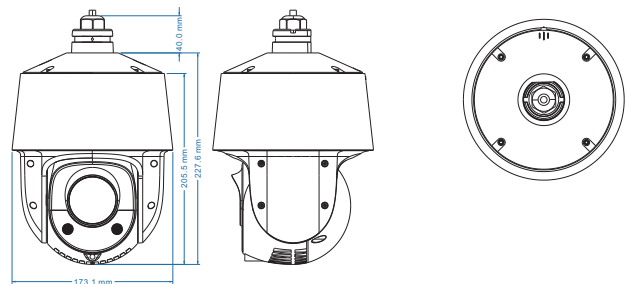

Interface	
Network	RJ45
Audio	None
Video Output	None
Onboard Storage	Built-in micro SD/SDHC/SDXC slot
RS485	None
Alarm	None
Hardware Reset	Yes
Environmental	
Operating Temperature	- 30 °C ~ 65 °C
Operating Humidity	≤90%
Ingress Protection	IP66
Vandal Resistance	-
General	
Power Supply	DC12V / PoE+ (no power adapter in the package)
Power Consumption	12W
Dimensions (mm)	173mm × 268mm
Material	Metals
Weight	Approx.2.1KG
Installation	Wall mounting, Pole mounting, Pendant mounting, Corner mounting and In-ceiling (no accessories in the package)
Certification	ROHS, CE, FCC

Dimensions

Accessories

ISPTZPD01A	ISPTZWM01A	ISPTZPMWM02A	ISPTZCMWM02A	ISPTZIC01
Pendant mount for 2MP 15x outdoor PTZ	Wall mount for 2MP 15x outdoor PTZ	Pole mount for 2MP 15x outdoor PTZ	Corner mount for 2MP 15x outdoor PTZ	In-ceiling for 2MP 15x indoor PTZ

Ordering Information

Model	Description
ISE-P02Z152S-N	H.265 2MP PTZ N/W Camera, 1/2.8" CMOS, 15x Optical Zoom, 200M IR, Micro SD, DC12V / PoE, IP66, Smart IVA

About Johnson Controls

At Johnson Controls, we transform the environments where people live, work, learn and play. From optimising building performance to improving safety and enhancing comfort, we drive the outcomes that matter most. We deliver our promise in industries such as healthcare, education, data centers, and manufacturing. With a global team of 105,000 experts in more than 150 countries and more than 130 years of innovation, we are the power behind our customers' mission. Our leading portfolio of building technology and solutions includes some of the most trusted names in the industry, such as Tyco®, York®, Metasys®, Ruskin®, Titus®, Frick®, Penn®, Sabroe®, Simplex®, Ansul® and Grinnell®.

For more information, visit www.tyco-apac.com